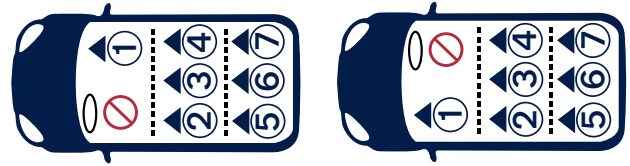

If in doubt, consult either the Enhanced Child Restraint System manufacturer or the retailer.

For installation with 3-point-belt

This is an Universal Belted Enhanced Child Restraint System. It is approved according to UN Regulation No. 129, for use primarily in “Universal seating positions” as indicated by vehicle manufacturers in the vehicle user’s manual.

If in doubt, consult either the Enhanced Child Restraint System manufacturer or the retailer.

ALWAYS give priority to the rear seats of your vehicle.

DO NOT use the rearward facing enhanced child restraint systems in seating positions where there is an active frontal airbag installed.

It is suitable to fit into seat positions in most cars. The numbers on the diagram below correspond with the vehicle fitting positions listed in the following pages.

Before you purchase the vehicle, check that it is equipped with the appropriate anchorages.